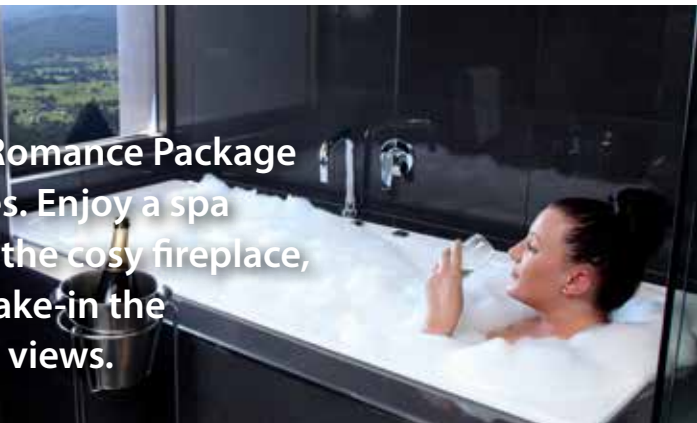

BINNABURRALODGE
LAMINGTON NATIONAL PARK | QUEENSLAND

ROMANCE PACKAGE

only **\$890***
2 people for 2 nights

Accommodation in a Sky Lodge Studio
/ Bottle of bubbly & chocolate coated
macadamias in your room on arrival /
Dinner for 2 each night in the Clifftop Dining
Room / Two x 1 hour massages / Gourmet
picnic basket / Morning and afternoon tea /
Guided walks / 1 hour Hatha
yoga (on weekends)

**Late checkout
at 12pm**

**Only 90 minutes from Brisbane
and 40 minutes from the Gold Coast**

*Terms & Conditions apply, see website for details.

Indulge in a two night Romance Package
in our luxury Sky Lodges. Enjoy a spa
bath, curl up in front of the cosy fireplace,
or simply sit back and take-in the
breathtaking mountain views.